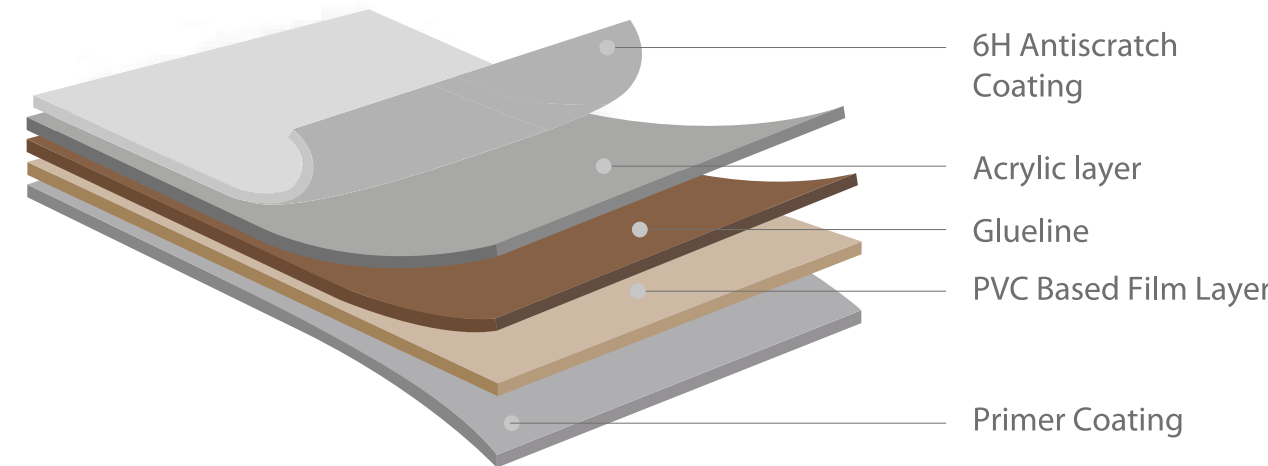

THE PRODUCT RANGE FROM DEXARTE AT A GLANCE

ESSENCZAA
LACQUERED ADVENT LAMINATE
1.5MM ACRYLIC

DUROGLAZE®
Ultra Gloss viz' Lamination
eclam
IMM PET-G SHEETS

ORNATE
STAINLESS STEEL
LUXE PROFILES

ALTRAEX
Luxe | Panel

ALTRA
THE PERFECT PLANK

SHEET SIZE : 8'X4' | THICKNESS : 2MM / 2.50MM