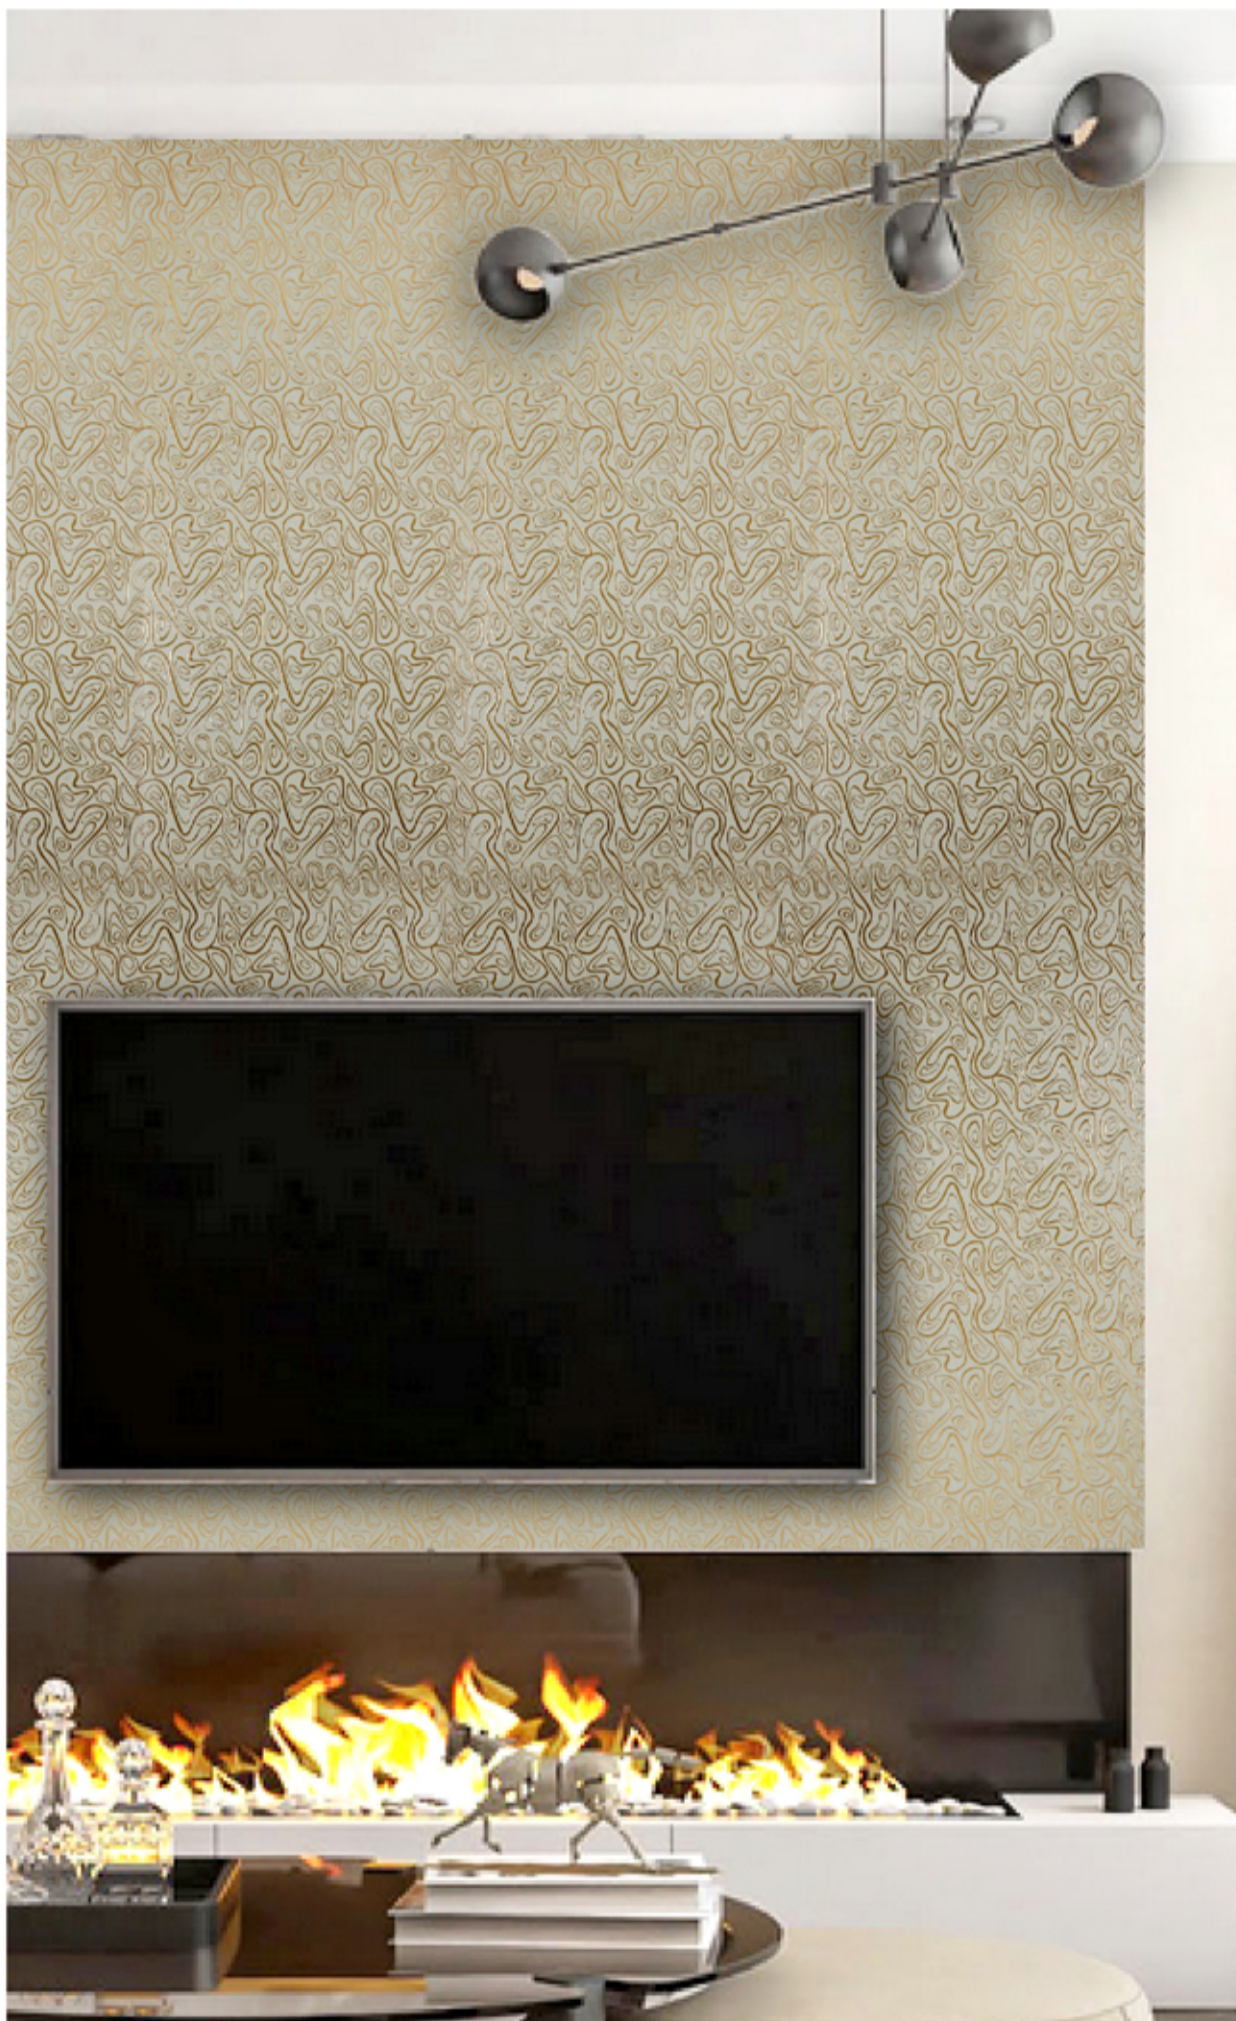

ALTRAEX

Luxe | Panel

Scan QR code for
a panoramic view

DEXARTE®

FULL PANEL VIEW