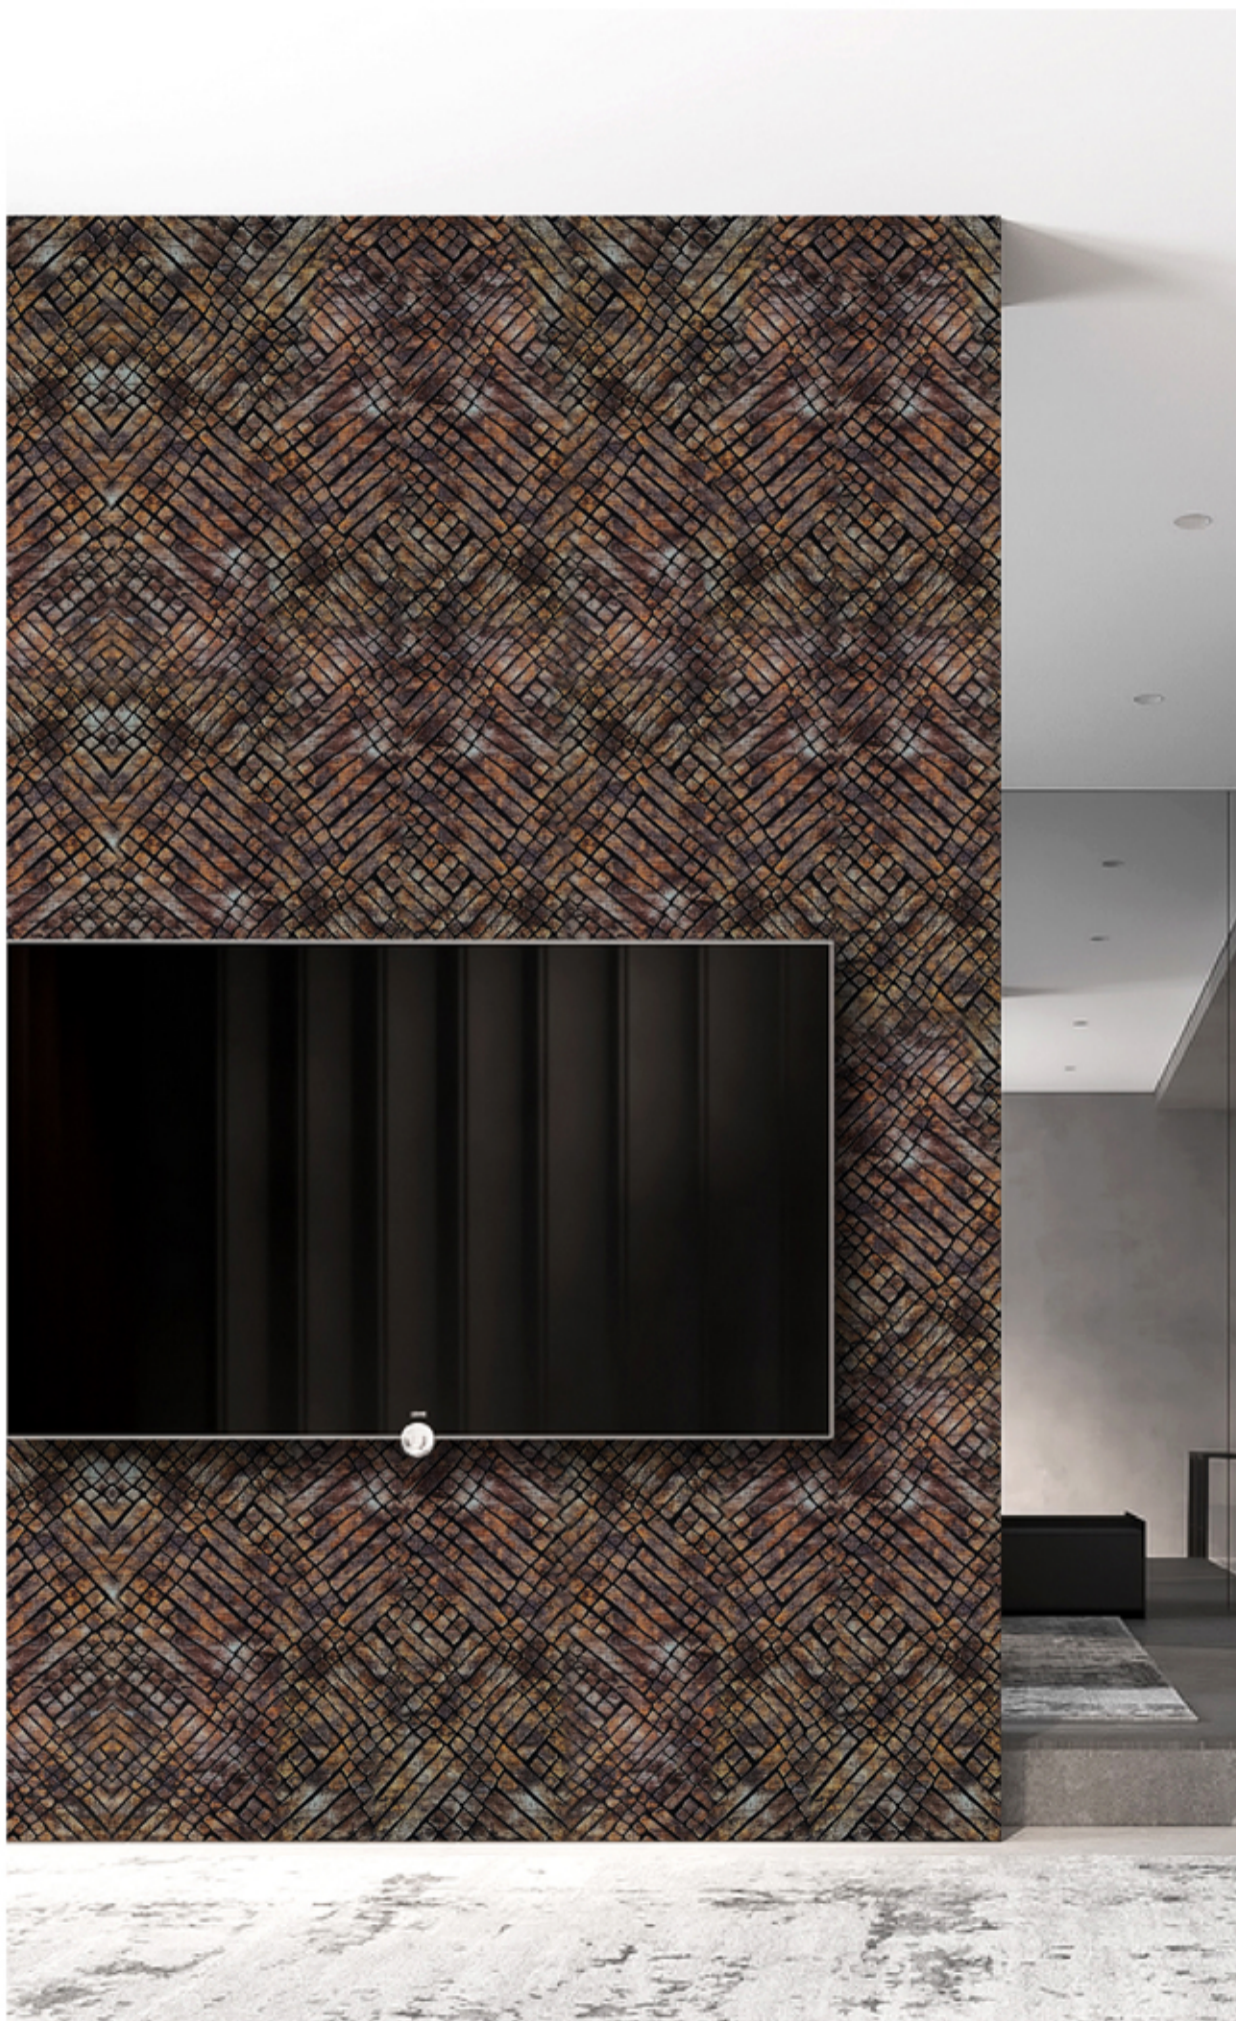

ALTRAEX

Luxe | Panel

Scan QR code for
a panoramic view

DEX ARTE®

FULL PANEL VIEW